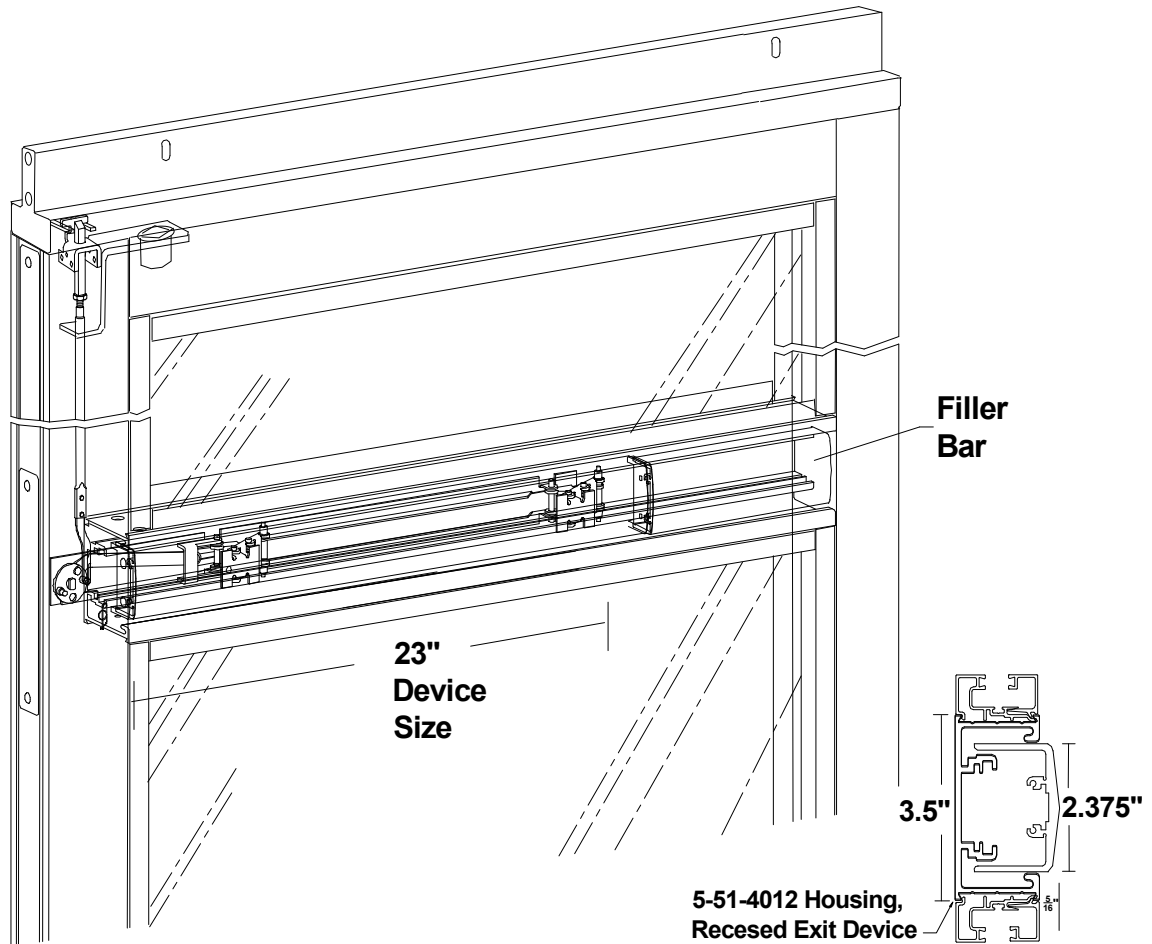

record-USA
4324 Phil Hargett Ct.
Monroe, NC 28110
(704) 289 - 9212

Series 5100 Slide Door Recessed Panic Device Specification Details

Feb2020

RECESSED EXIT DEVICE

- * The minimum Housing length (Door Rail) that can be used is 23" until the Device will need to be cut down. That minimum is 16".
- * Fits Door Panel sizes from 26" (Narrow Stile), 29" (Medium Stile), and 32" (Wide Stile) up to 48" Maximum. Consult factory for minimum Frame sizes.
- * Push Bar releases the Breakout Latch.
- * Push Bar protrudes only 5/16" from surface of door panel. Dogging is not required.
- * Can be used on inside or outside slide configurations.