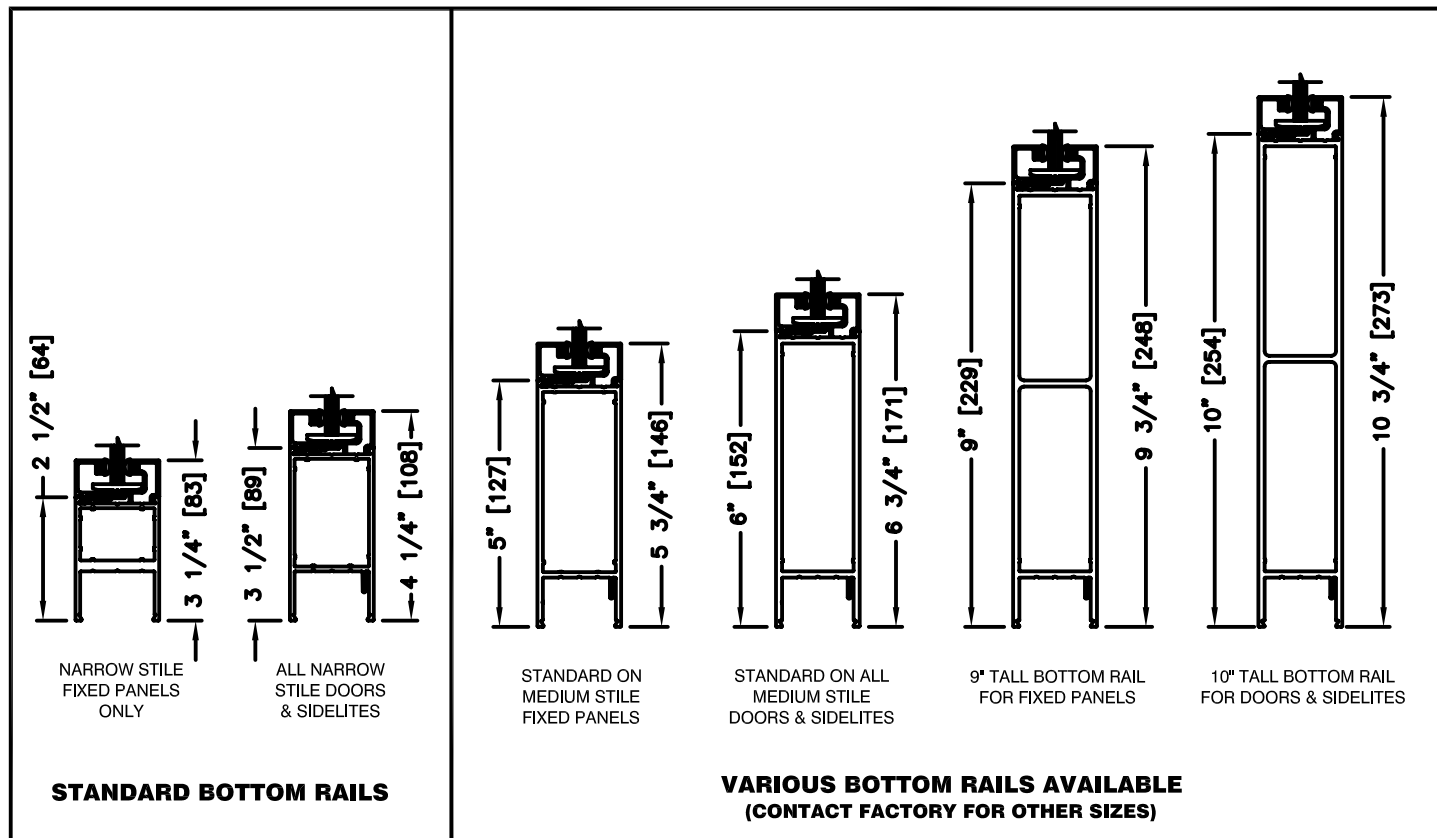

MUNTINS BARS ARE LOCATED AT A STANDARD HEIGHT OF  $41\frac{5}{8}$ " [1057]  
ABOVE THE FLOOR OR THRESHOLD TO THE CENTERLINE OF THE MUNTIN BAR.

**MUNTIN BARS**  
SCALE: 1/4" SIZE

**STANDARD BOTTOM RAILS**

**VARIOUS BOTTOM RAILS AVAILABLE**  
(CONTACT FACTORY FOR OTHER SIZES)

**BOTTOM RAILS**  
SCALE: 1/4" SIZE