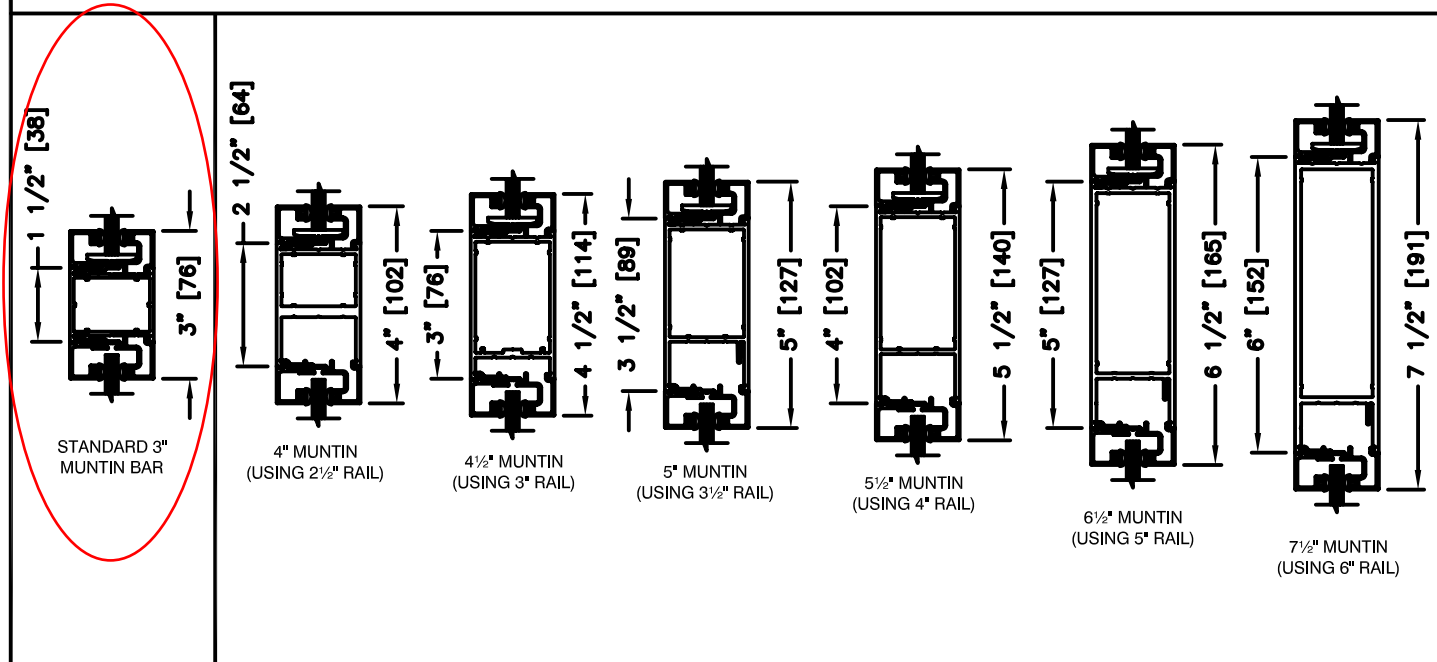

MUNTINS BARS ARE LOCATED AT A STANDARD HEIGHT OF  $41\frac{5}{8}$ " [1057]  
ABOVE THE FLOOR OR THRESHOLD TO THE CENTERLINE OF THE MUNTIN BAR.

**MUNTIN BARS**  
SCALE: 1/4" SIZE

**STANDARD BOTTOM RAILS**

**VARIOUS BOTTOM RAILS AVAILABLE**  
(CONTACT FACTORY FOR OTHER SIZES)

**BOTTOM RAILS**  
SCALE: 1/4" SIZE